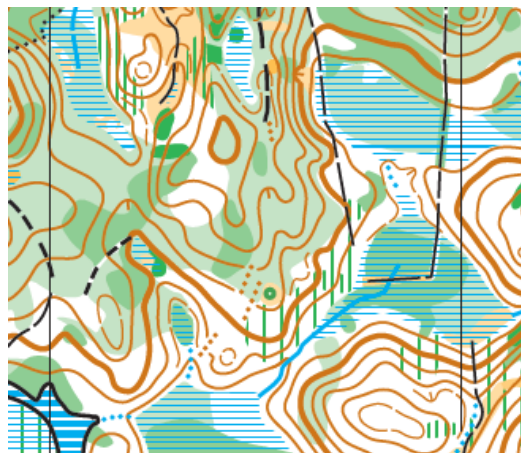

## Terrain

*Forest Aukštoja*

*Forest Čiūlėnai*

In forest Aukštoja (middle distance) there is a distinct ravine that is dominating in one part of the map with some swamps scattered around the map. Distance between the lowest and the highest part of the map is 55m. Runnability varies from very good to poor.

In forest Čiūlėnai (long distance) you can expect to see various type of hills scattered around swamps and lakes. Distance between the lowest and the highest part of the map is 40m. Runnability varies from very good to poor.